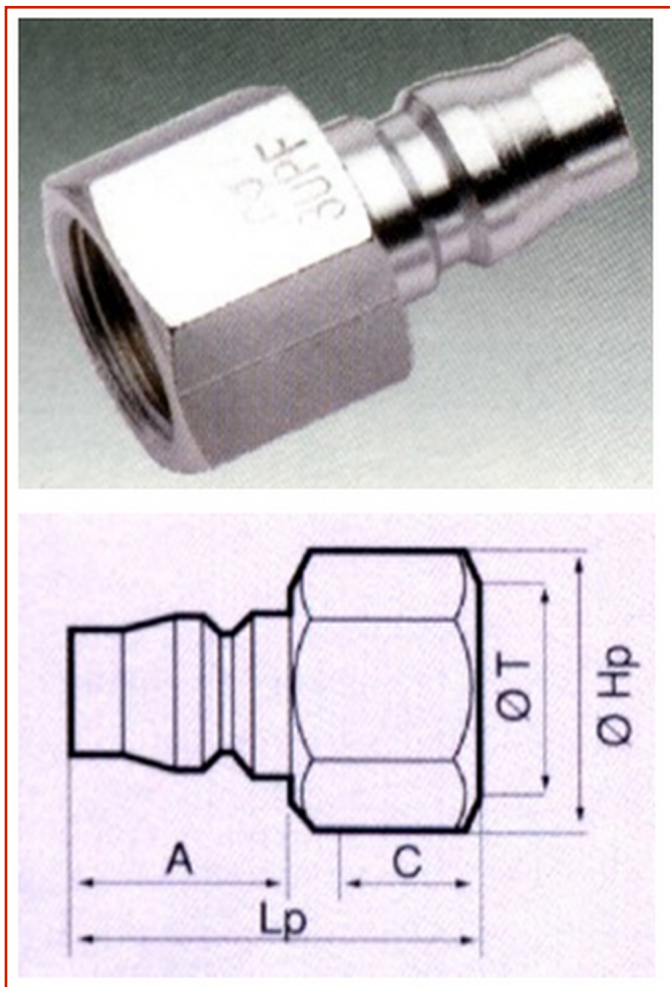

CAR / TRUCK > CAR / TRUCK - CONNECTORS AND TUBES

**QUICK CONNECTOR PF**Code: **MCO02NXXA0031**

Quick connector PF model. Model with female thread.

TOSI SNC