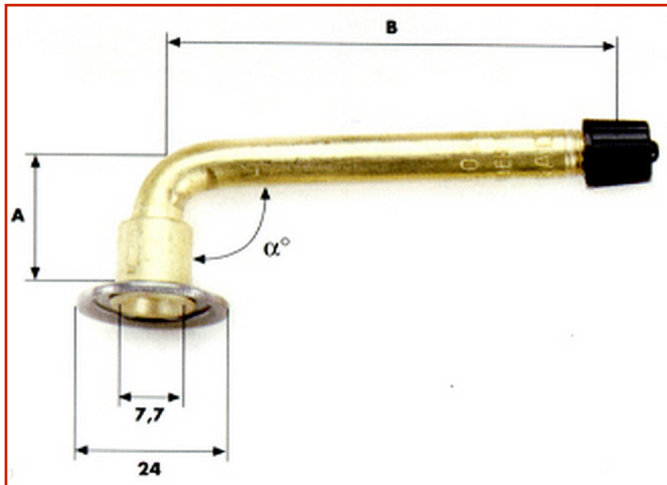

CAR / TRUCK > CAR / TRUCK - VALVES AND ACCESSORIES > VALVE TRUCK

**UNIVERSAL TRUCK SCREW-ON VALVE**6101 / 6102 / 6104 / 6105 / 6109 / 6110 / 6112 /
6115 / 6118 / 6120 / 6122 / 6124 / 6126 / 6127Code: **MMO03AAXA0004**

Valvola avvitabile universale per autocarro e Bus.

10 PCS PACKAGE

TOSI SNC