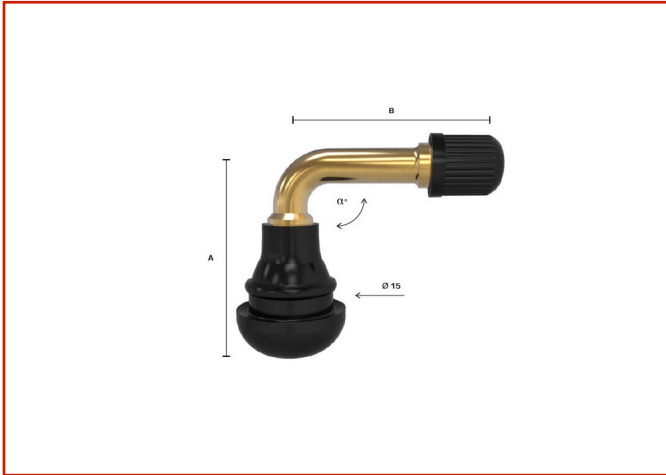

## VALVE TUSCO 2009

Code: **MMO03MTXX0035**

Brass valve with rubber base for scooter.

TOSI SNC