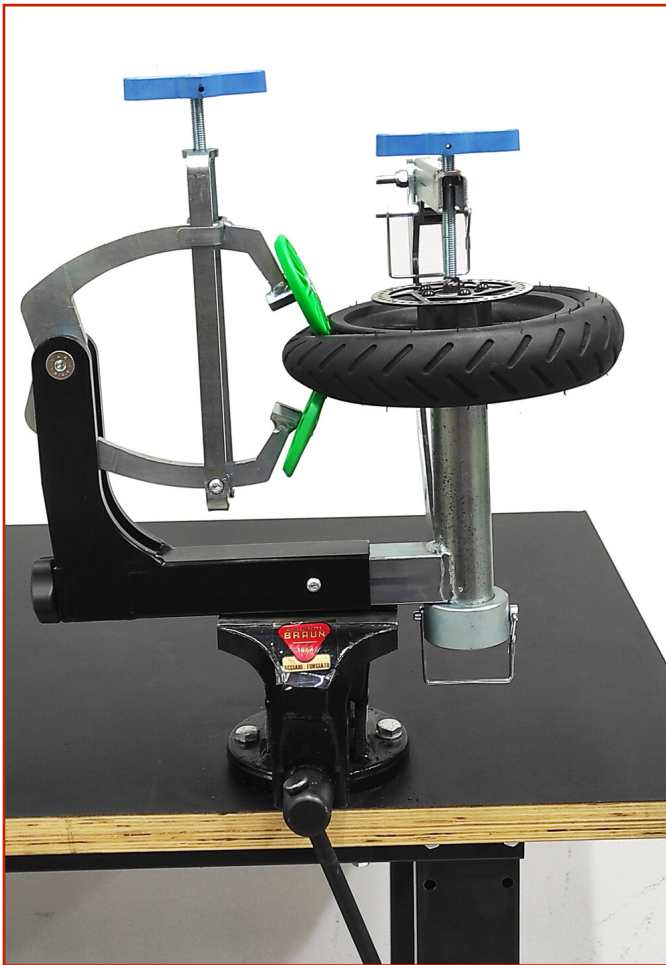

EQUIPMENT &gt; NEW EQUIPMENT &gt; MOTORCYCLE TYRE CHANGER

## SCOOTER'S TIRE CHANGERS

Code: **ASM05XXXX0002**

Tyre changer for electric scooter.

Unique in its kind, it allows to disassemble and reassemble the tires of electric scooters.

Tubeless tyres or inner tube from 6.5" to 12"

Solid wheels for only 8.5" rim

[Watch the video](#)

for scooters with inner tubes or tubless

[Watch the video 2](#)

for scooters with full wheel

**TOSI SNC**