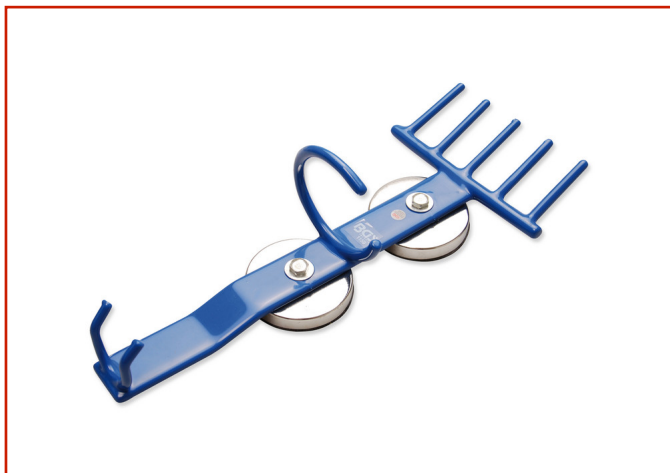

MOTORBIKE > BIKE - WRENCHES > DOOR FITTINGS AND SUPPORTS

**MAGNETIC SUPPORT FOR
SCREWDRIVERS AND TOOLS 1159**Code: **MUT01CXXX0042**

Magnetic support for railway tires, for attachment to lifting platforms and all the metal surfaces. Prevents damage to the impact wrenches, the wrenches and flexible compressed air caused by falls on the floor. Max capacity of 20 kg.