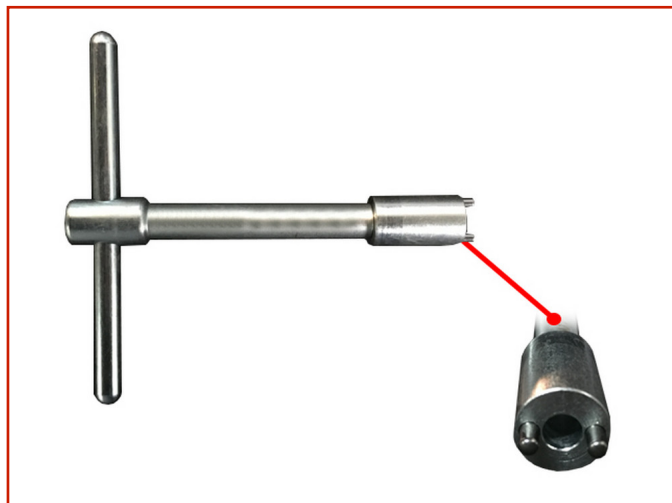

MOTORBIKE &gt; VARIOUS

**KEY PARACHUTE VALVE TYPE AVA  
186**Code: **MMO03VTXA0031**

Tool for disassembling the parachute valve of the hydraulic pistons of the Piaggio Porter tipping platform.

**TOSI SNC**